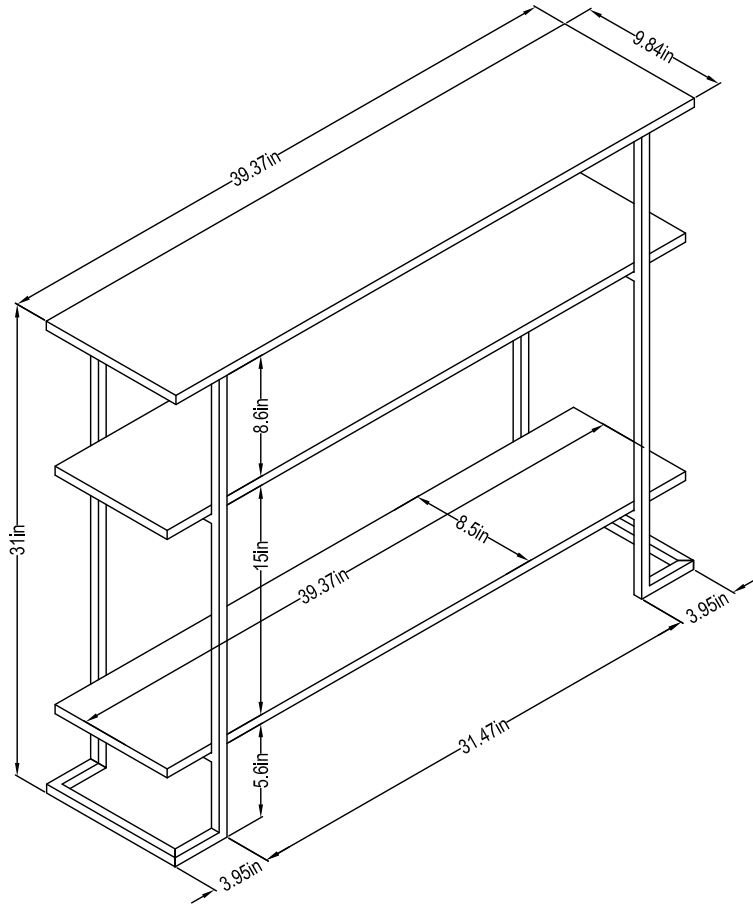

1381013/408/837COM -CONSOLE

Wood Breakdown:
MDF 0%, PB 65 %.
Total storage: 5.3 cubic feet

Overall Product Size:
39.37" W × 9.84" D × 31" H
100cm W × 25cm D × 18.8cm H

Maximum Weight Capacities
Unit Weight: 23.54lbs. (10.7kg)