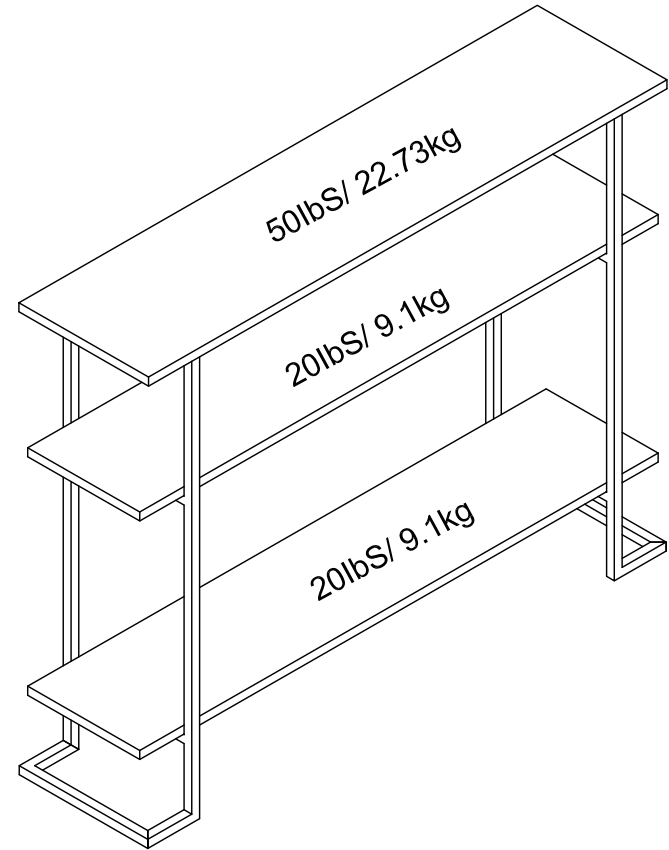

1381013/408/837COM -CONSOLE

Wood Breakdown:
MDF 0%, PB 65 %.
Total storage: 5.3 cubic feet

Overall Product Size:
39.37" W × 9.84" D × 31" H
100cm W × 25cm D × 18.8cm H

Maximum Weight Capacities
Unit Weight: 23.54lbs. (10.7kg)